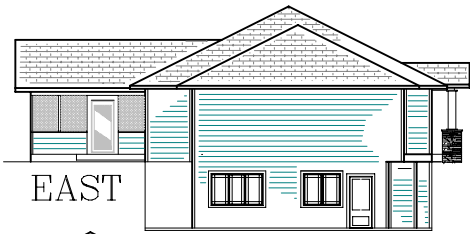

PLAN 3161 SE

Energy Efficient Home Plans
by Silverwood Design
www.silverwoodesign.com

© copyright Robert Hartford
All Rights Reserved

2009

- AREAS
- 2141 MAIN
- 1020 CONDITIONED BASEMENT
- 300 SCREEN PORCH
- 864 GARAGE