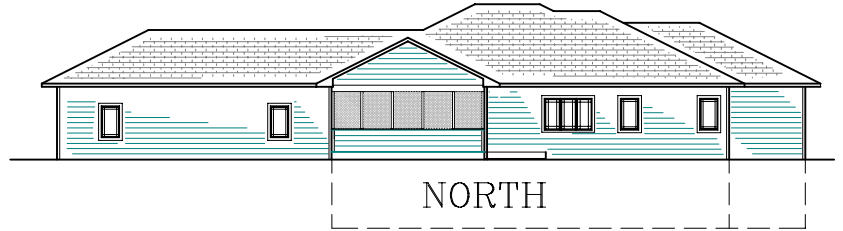

PLAN 3161 SE

Energy Efficient Home Plans
by Silverwood Design
www.silverwoodesign.com

© copyright Robert Hartford
All Rights Reserved

2009

- AREAS
- 2141 MAIN
- 1020 CONDITIONED BASEMENT
- 300 SCREEN PORCH
- 864 GARAGE