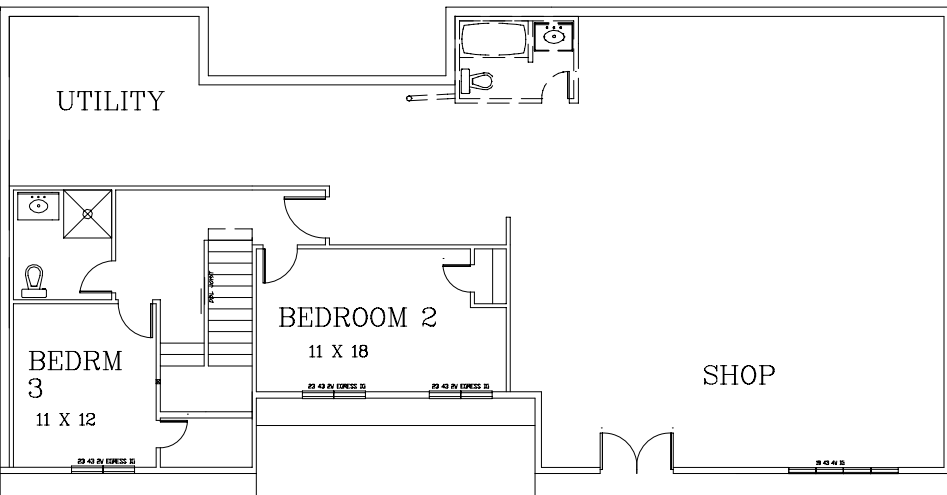

SOUTH

EAST

Energy Efficient Home Plans  
 by Silverwood Design  
[www.silverwoodesign.com](http://www.silverwoodesign.com)

2009

© copyright Robert Hartford  
 All Rights Reserved

3086 W

HTD MAIN LEVEL 2293  
 UNCONDITIONED ENTRY 164  
 ENCLOSED MAIN LEVEL 2457  
 HTD DOWN 621  
 TOTAL HTD 2914  
 TOTAL ENCLOSED INCL ENTRY 3078  
 GARAGE 625  
 3 SEASON PORCH 280  
 UNFINISHED BASEMENT 1503

WEST

NORTH

LOWER LEVEL  
 AND UNFINISHED BASEMENT