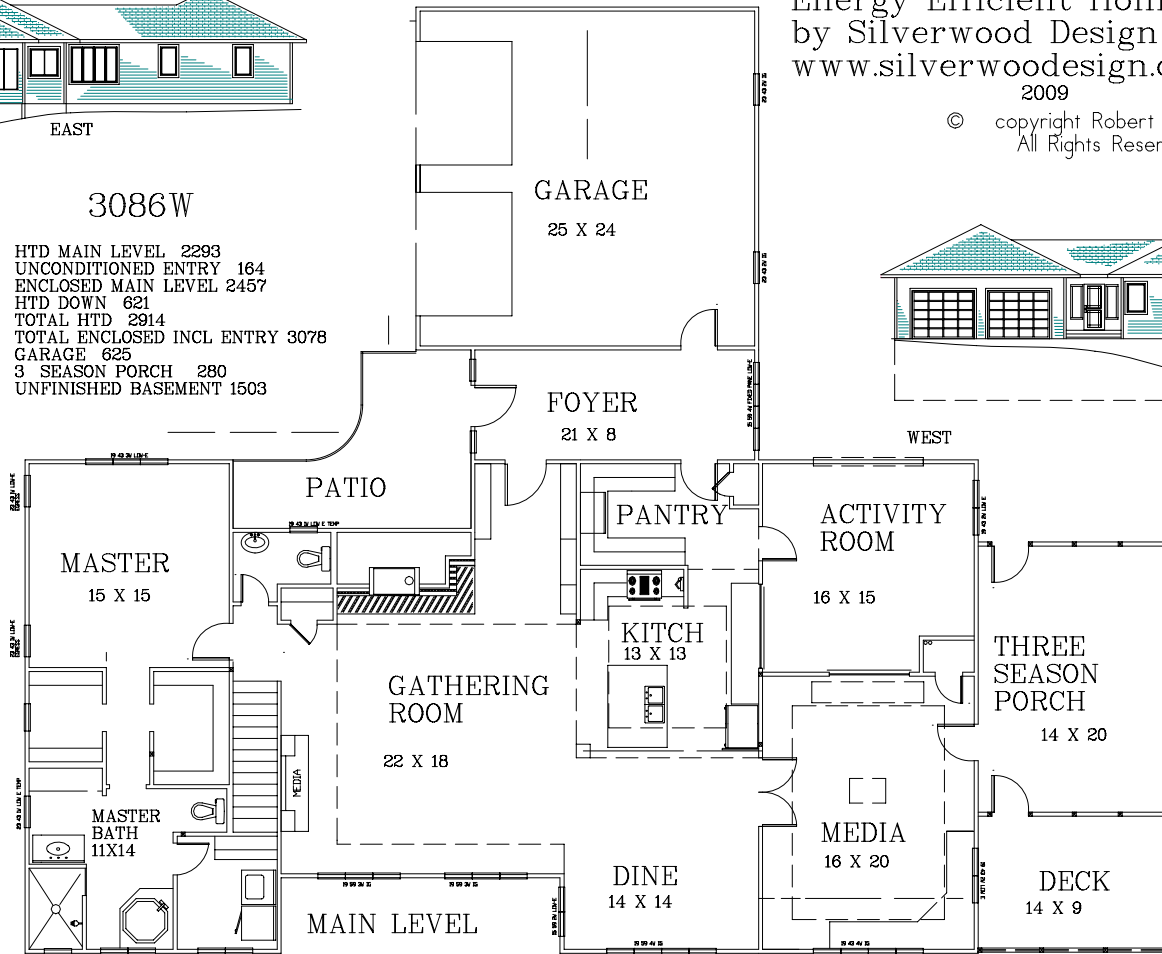

SOUTH

EAST

Energy Efficient Home Plans  
 by Silverwood Design  
[www.silverwoodesign.com](http://www.silverwoodesign.com)

2009

© copyright Robert Hartford  
 All Rights Reserved

3086 W

HTD MAIN LEVEL 2293  
 UNCONDITIONED ENTRY 164  
 ENCLOSED MAIN LEVEL 2457  
 HTD DOWN 621  
 TOTAL HTD 2914  
 TOTAL ENCLOSED INCL ENTRY 3078  
 GARAGE 625  
 3 SEASON PORCH 280  
 UNFINISHED BASEMENT 1503

WEST

NORTH

LOWER LEVEL  
 AND UNFINISHED BASEMENT