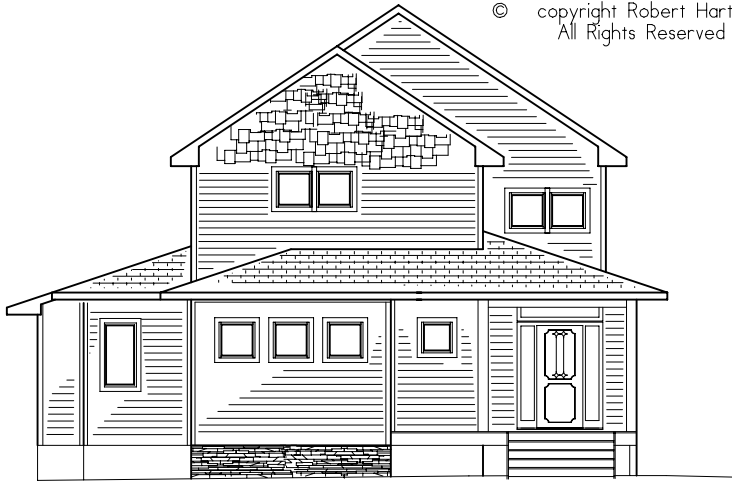

© copyright Robert Hartford  
 All Rights Reserved

FOUR BEDROOM  
 3.5 BATHS  
 2000 SQ. FT. DN  
 969 SQ. FT. UP  
 2969 SQ. FT. HTD  
 SCREEN PORCH 192  
 GARAGE 630  
 ENTRY PORCH 205  
 DECK 144 SQ. FT.  
 BONUS 339

# MODERN CRAFTSMAN 2969NE